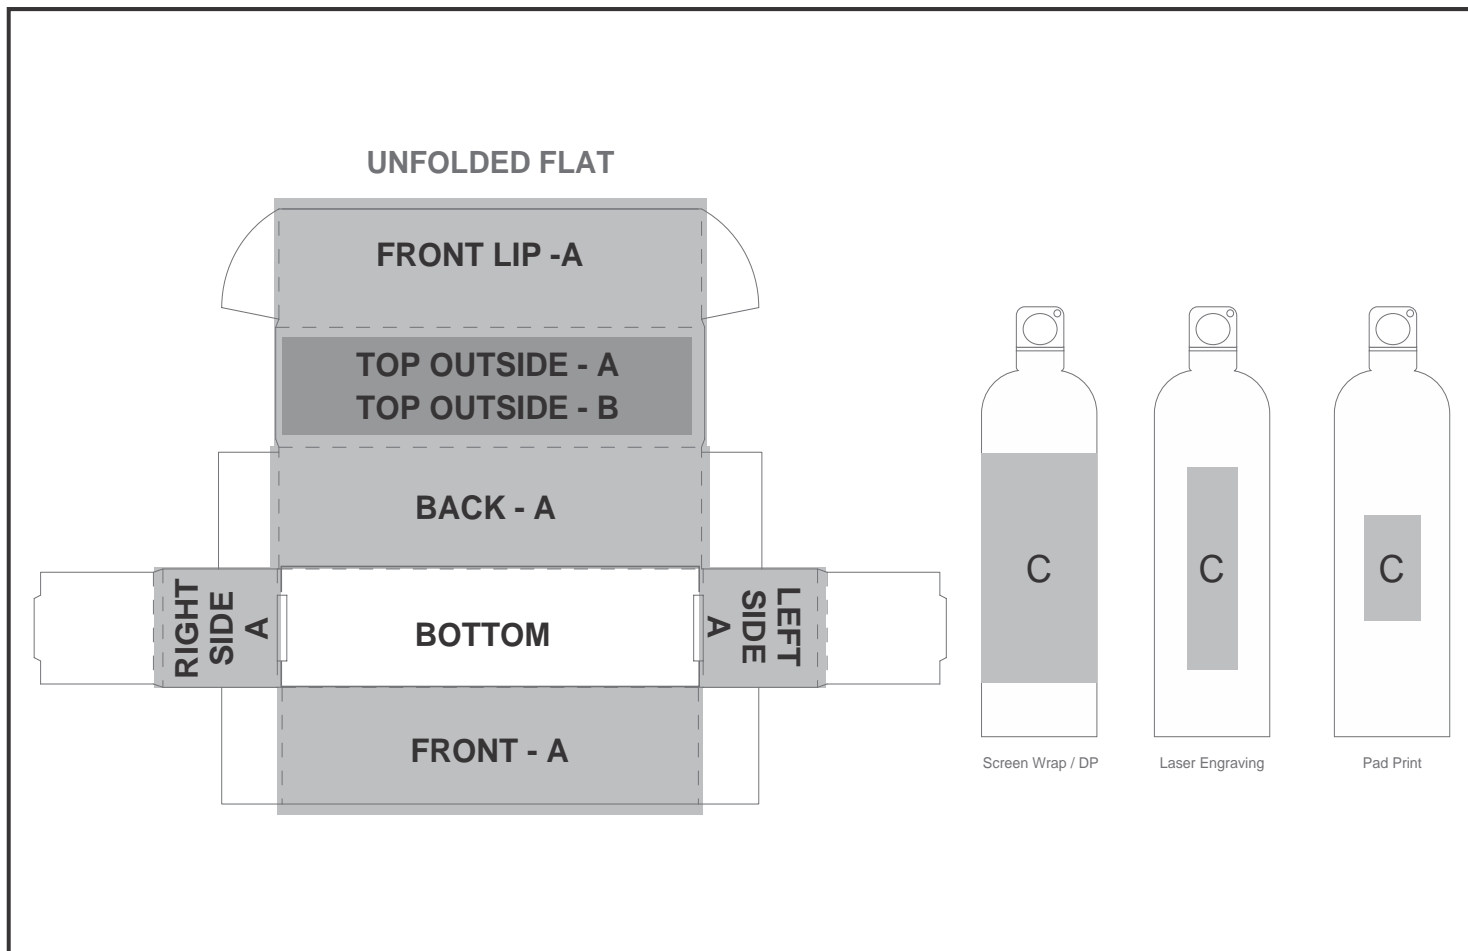

# GF-AM-857-B

Solano Bottle in Bianca Custom Gift Box

## Need to know:

- Includes 1-Position Direct Print on Box AND 1-Position Laser Engraving OR 1-Colour, 1-Position Screen Wrap (setup fee applies).

- **Please Note:** Due to the nature of the printing process, any white in a logo cannot be branded and we cannot guarantee an exact colour match as the box has a matt finish. The nature and inconsistency of the pre-cut boards may create a 1-3mm of unbranded space on the front lip and imperfections maybe be found within the print. Large solid coverage prints are not recommended, if large solid coverage is required, it is recommended on kraft boxes as imperfections are less noticeable.

## Branding Options:

Position	Branding Method (Branding Code)	No. of Colours	Dimension
A	Digital Custom Packaging (DCP-CHG-2)	Full Colour	436,5mm wide x 364,5mm high
B	Digital Custom Packaging (DCP-CHG-2)	Full Colour	258mm wide x 62mm high
C	Laser Engraving (LB)	N/A	30mm wide x 115mm high

C	Pad Printing (PB)	4 Colours	33mm wide x 60mm high
C	Screen Wrap (SW)	1 Colour	210mm wide x 130mm high